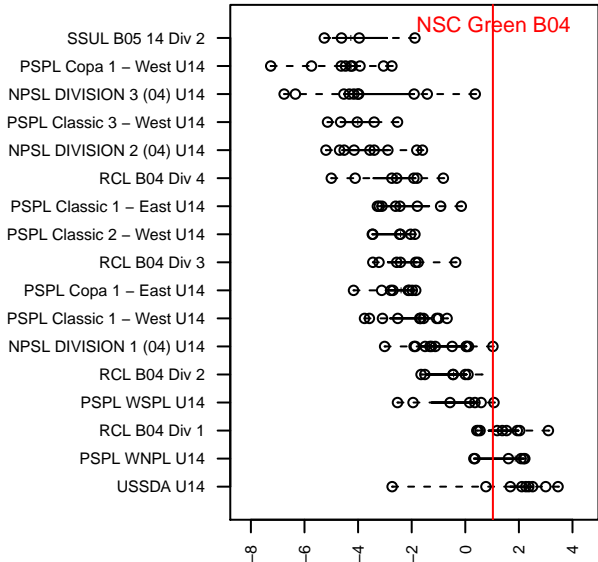

**attack and defense rating
relative to others at age
and all opponents in last 13 months**