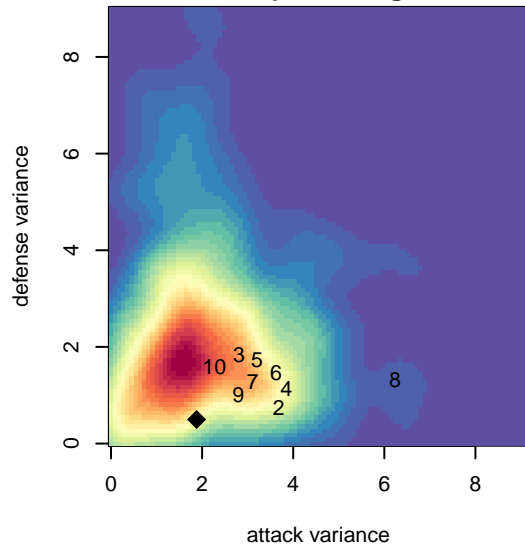

# NSC Green B04

Northshore SC  
 Woodinville, WA  
 B04 total strength=1392  
 attack=7.49 defense=8.1  
 fall league = NPSL DIVISION 1 (04) U14

alt names used:  
 NORTH SHORE SELECT (NSC) 04 GREEN (v  
 NORTH SHORE SELECT (NSC) 04 GREEN (v  
 NSC B04 Green  
 NSC B04 Green (WA)  
 NSC B04 Green  
 NSC B04 Green

Venues played:  
 2016 WYS Presidents Cup B04 Division 1  
 2017 REDAPT Cup Gold U14  
 2017 Bigfoot Gold U14  
 2017 NPSL DIVISION 1 (04) U14  
 2017 Founders Cup B04 Div A  
 2017 WYS Presidents Cup B04 Division 1

**NSC Green B04**  
 Dots are actual minus expected GF (blue circles) and GA (red triangles).  
 Blue line is smoothed change in attack strength. Red is smoothed change in defense strength.

**attack and defense variance (black dot)  
relative to other teams  
and top 10 in region**