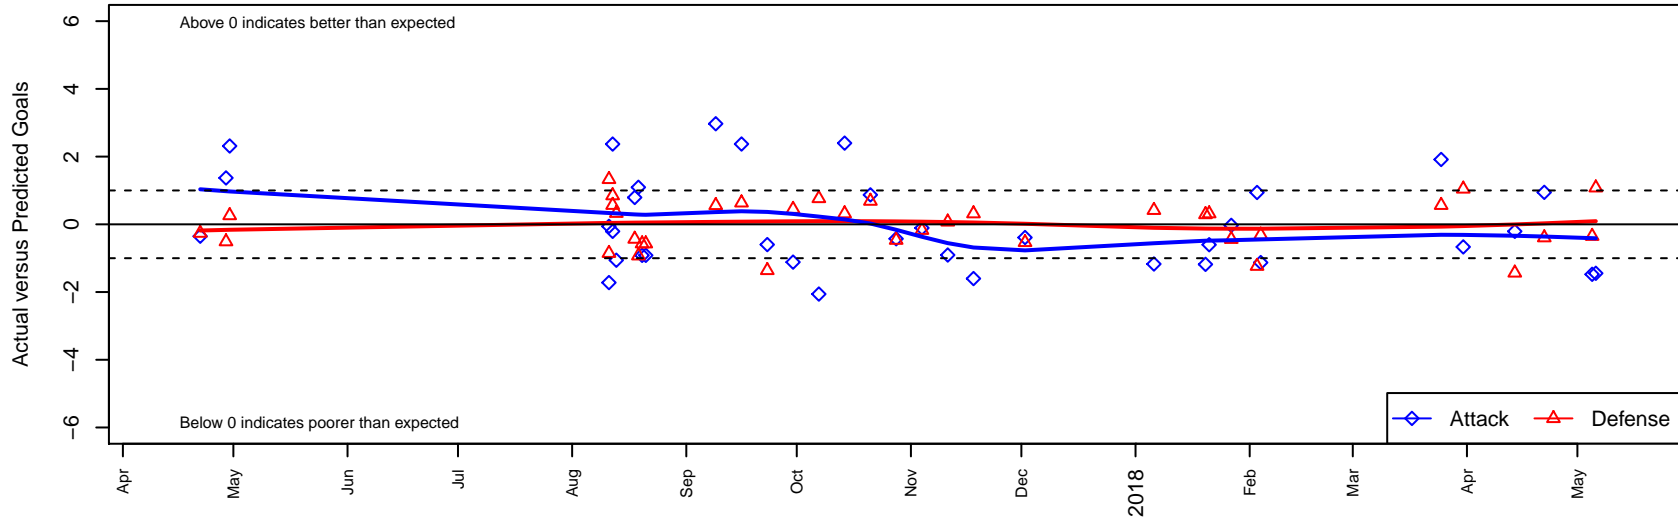

# NSC Green B04

Northshore SC  
 Woodinville, WA  
 B04 total strength=1392  
 attack=7.49 defense=8.1  
 fall league = NPSL DIVISION 1 (04) U14

alt names used:  
 NORTH SHORE SELECT (NSC) 04 GREEN (v  
 NORTH SHORE SELECT (NSC) 04 GREEN (v  
 NSC B04 Green  
 NSC B04 Green (WA)  
 NSC B04 Green  
 NSC B04 Green

Venues played:  
 2016 WYS Presidents Cup B04 Division 1  
 2017 REDAPT Cup Gold U14  
 2017 Bigfoot Gold U14  
 2017 NPSL DIVISION 1 (04) U14  
 2017 Founders Cup B04 Div A  
 2017 WYS Presidents Cup B04 Division 1

**NSC Green B04**  
 Dots are actual minus expected GF (blue circles) and GA (red triangles).  
 Blue line is smoothed change in attack strength. Red is smoothed change in defense strength.

**attack and defense variance (black dot)  
relative to other teams  
and top 10 in region**